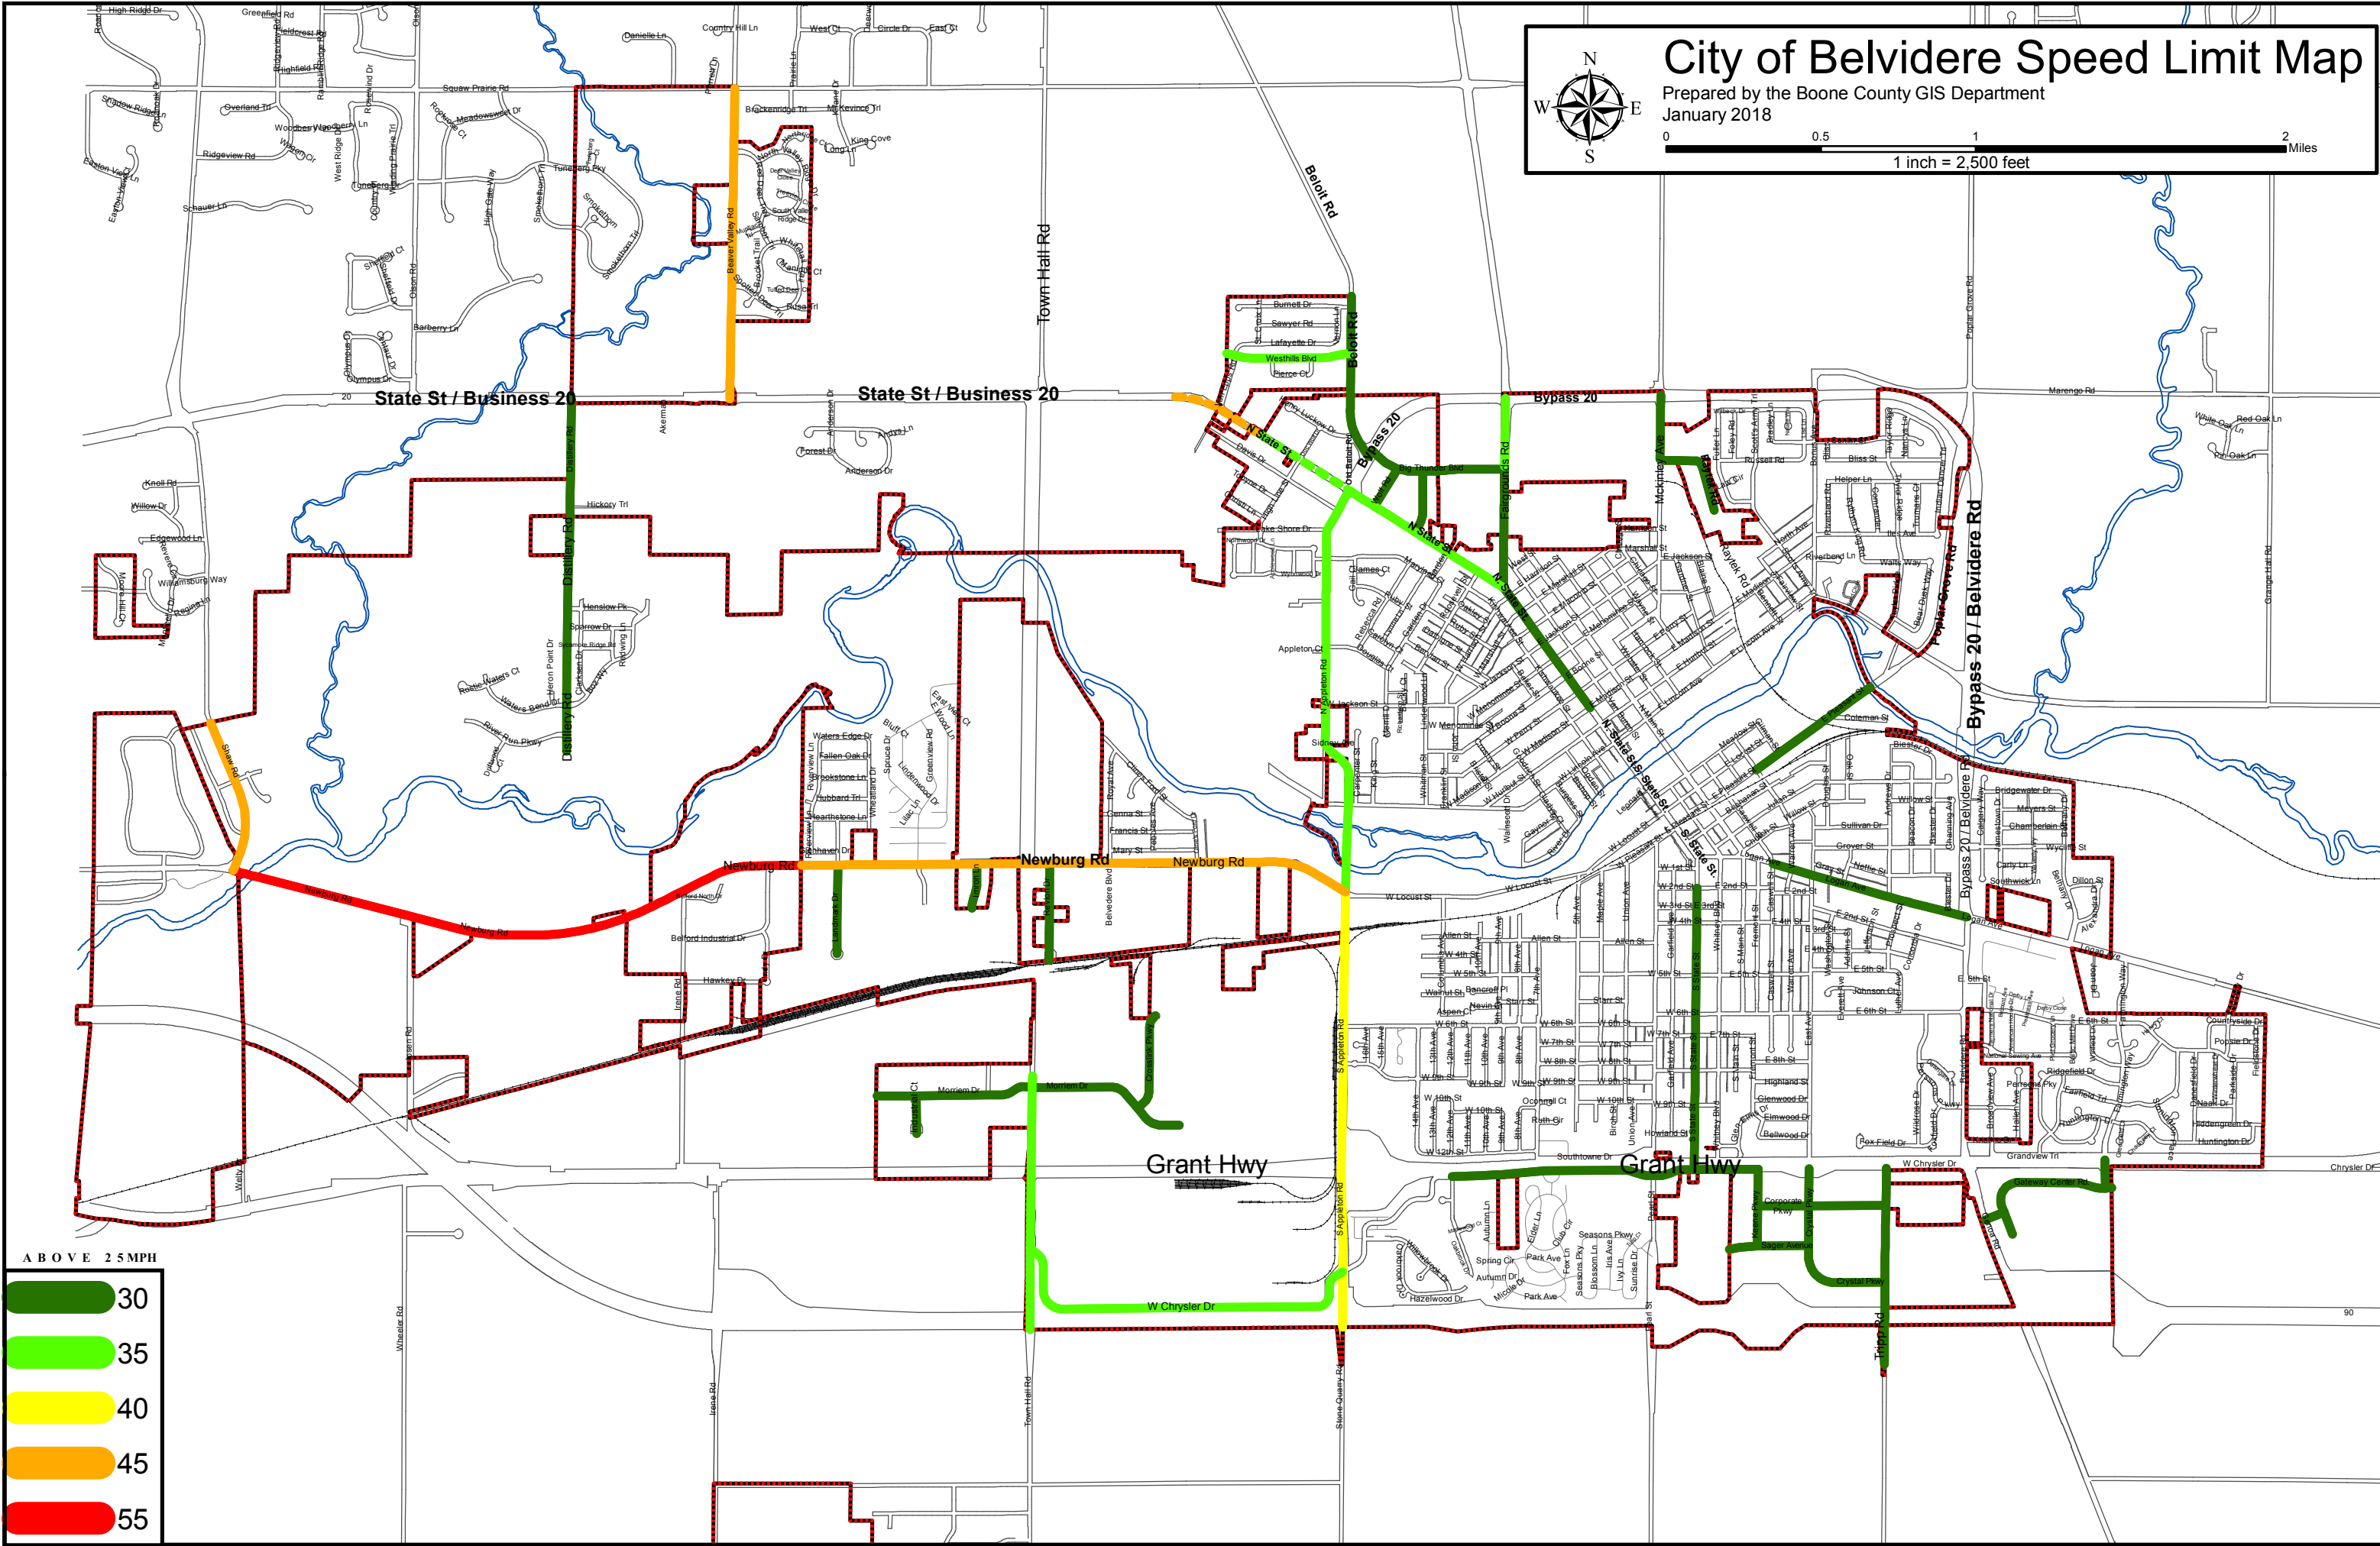

City of Belvidere Speed Limit Map
 Prepared by the Boone County GIS Department
 January 2018

0 0.5 1 2 Miles
 1 inch = 2,500 feet

ABOVE 25MPH

-  30
-  35
-  40
-  45
-  55